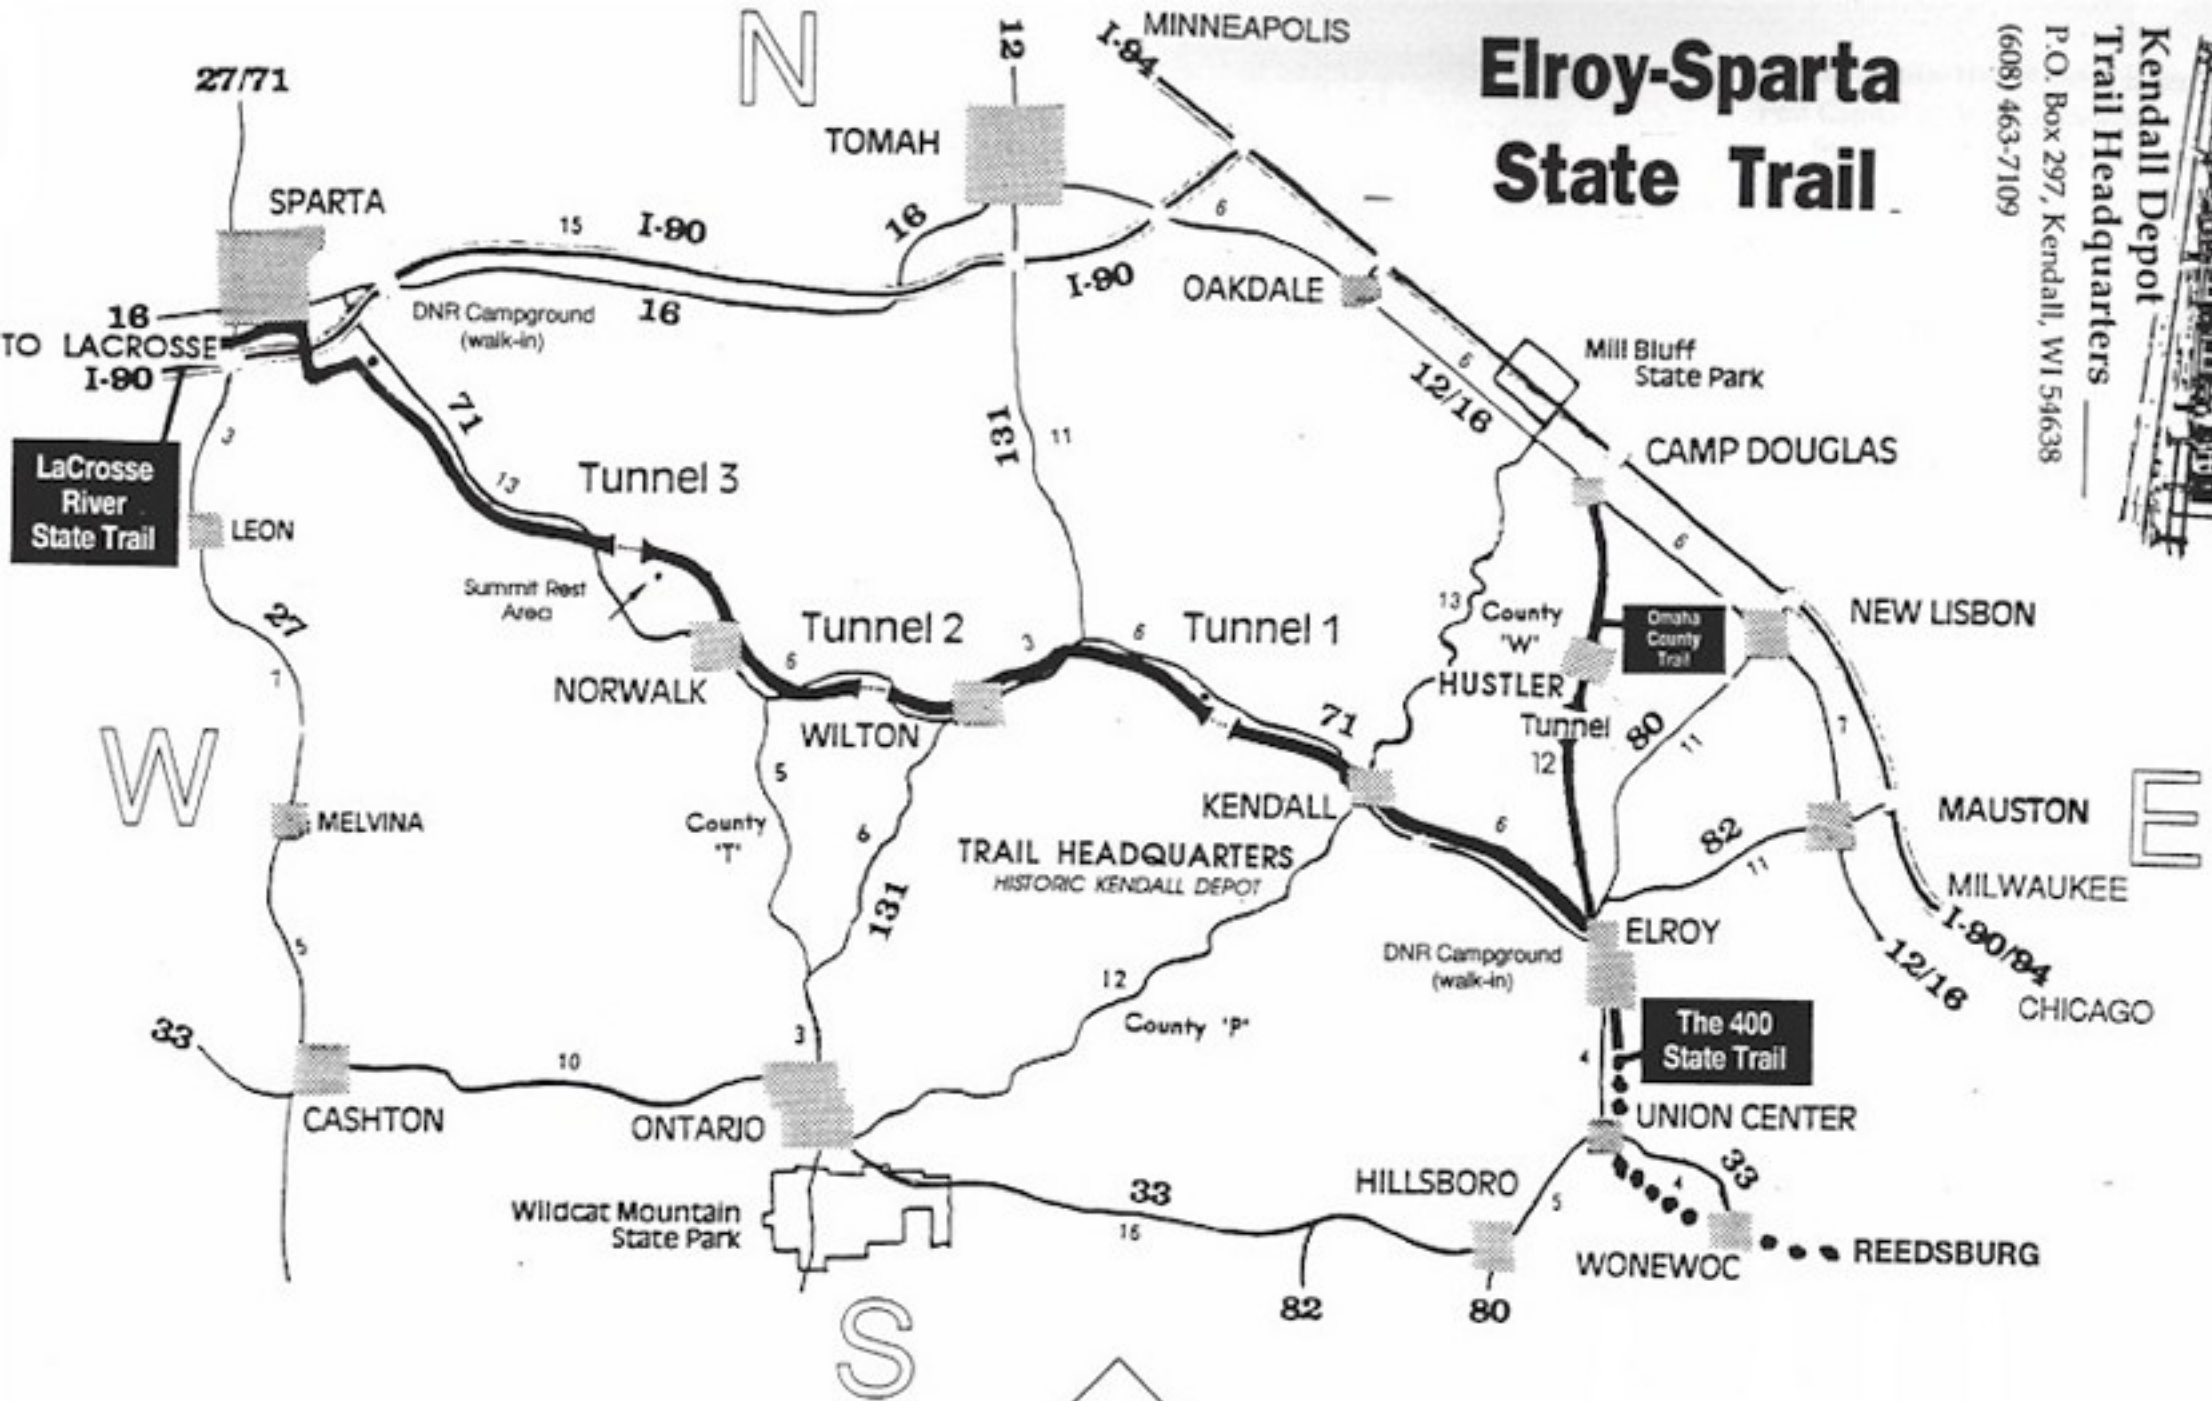

Kendall Depot
Trail Headquarters
P.O. Box 297, Kendall, WI 54638
(608) 463-7109

Elroy-Sparta State Trail

MILEAGE CHART

	SPARTA						
8	TUNNEL #3-3/4 MI						
11	3	NORWALK					
14	6	4	TUNNEL #2-1/4 MI				
17	9	6	2	WILTON			
23	15	12	9	6	TUNNEL #1-1/4 MI		
26	18	15	12	9	3	KENDALL	
32	24	21	18	15	9	6	ELROY